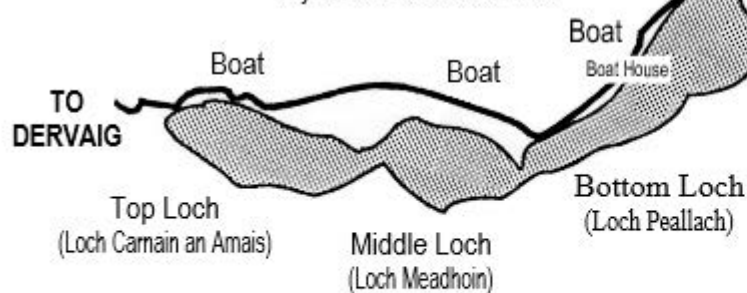

AGREEMENT FOR HIRING A BOAT

Conditions can often be dangerous on water. I am physically and technically capable of handling a rowing boat. Boats are limited to a maximum of three people with only two rods. I can swim. Life jackets are available in the boat shed.

SAME KEY REQUIRED FOR BOAT & SHED. Boats can move between lochs

MISHNISH LOCHS (Bag limit 3 fish)

Season 15th March to September 30th
Fly or Bait for Brown Trout

TOBERMORY ANGLING ASSOCIATION WATERS

TO GLENGORM

TOBERMORY

TOBERMORY BAY

Aros Park Gate

TO SALEN

AROS LOCH (Bag limit 3 fish)

Open all year for Rainbow Trout:
Bait, Spin or Fly

Catch	Number	Weight	Lure
Brown Trout			
Rainbow Trout			